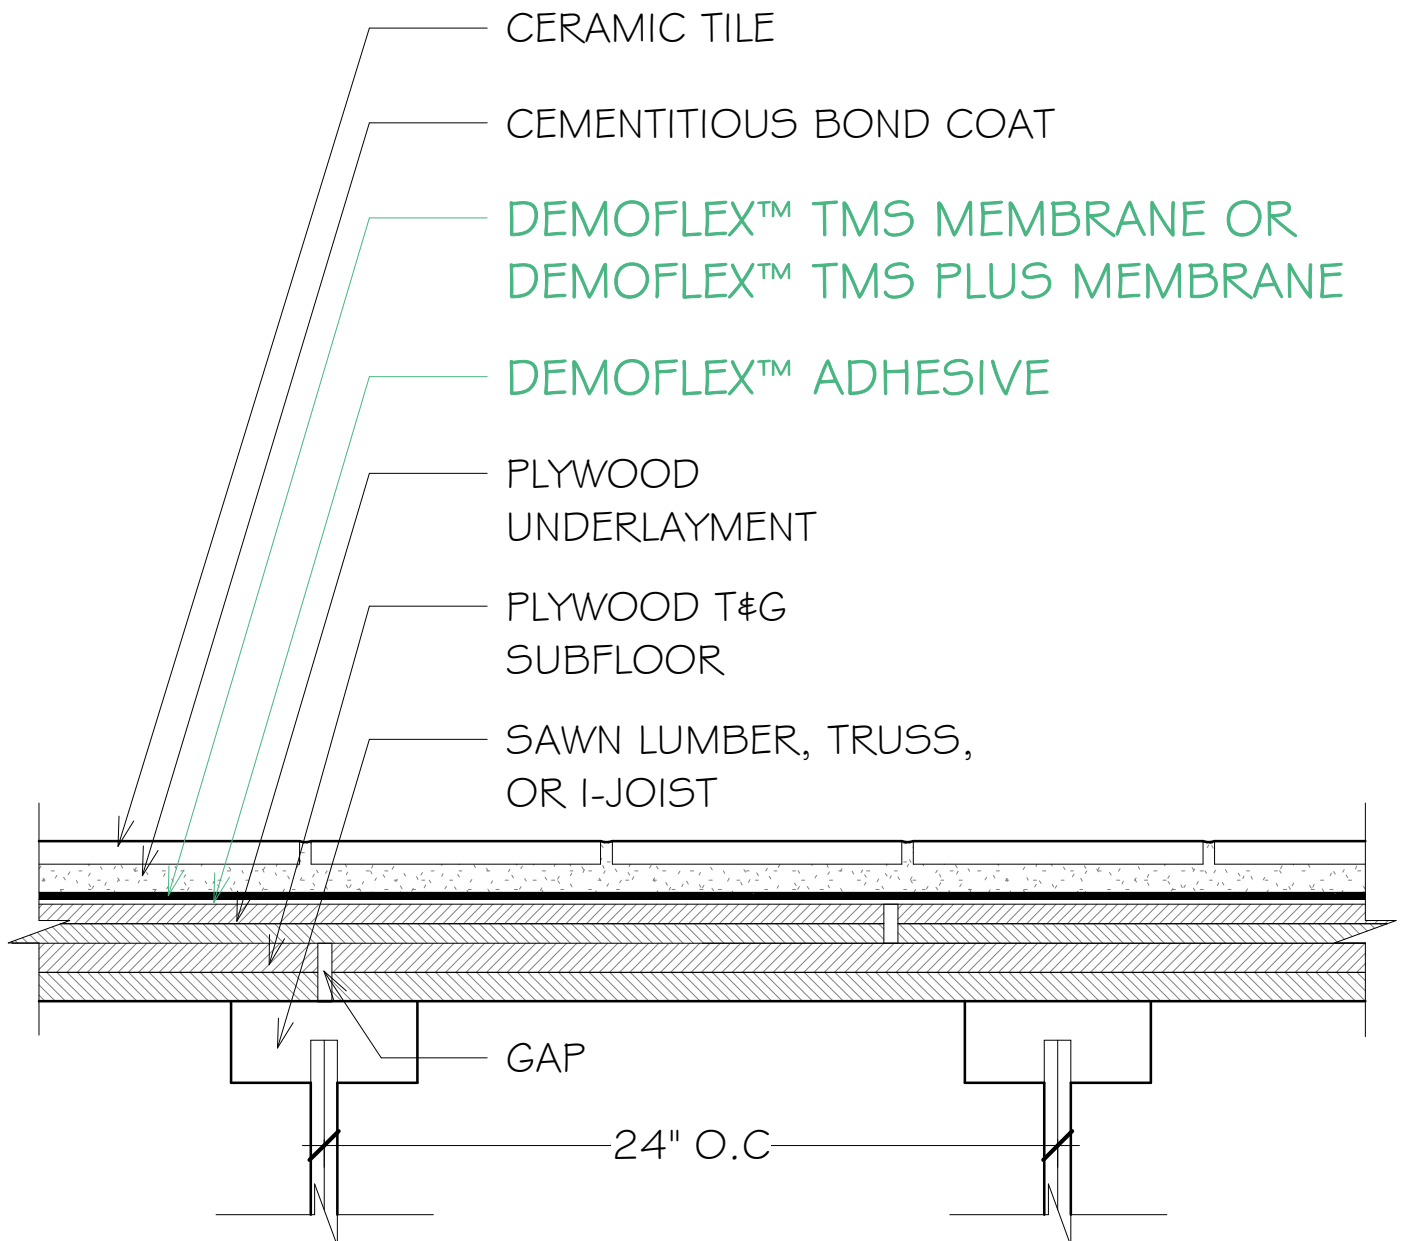

INTERIOR FLOORS OVER WOOD

F152-17

- JOISTS MAX. 24" O.C. / PLYWOOD SUBFLOOR
- PLYWOOD UNDERLAYMENT
- DEMOFLEX™ TMS MEMBRANE OR DEMOFLEX™ TMS PLUS MEMBRANE
- CERAMIC TILE

DemoFlex™
Tile Management System

NUE TILE PROVIDES DEMOFLEX TAPE FOR SEAMS AND PERIMETER OF MEMBRANE.