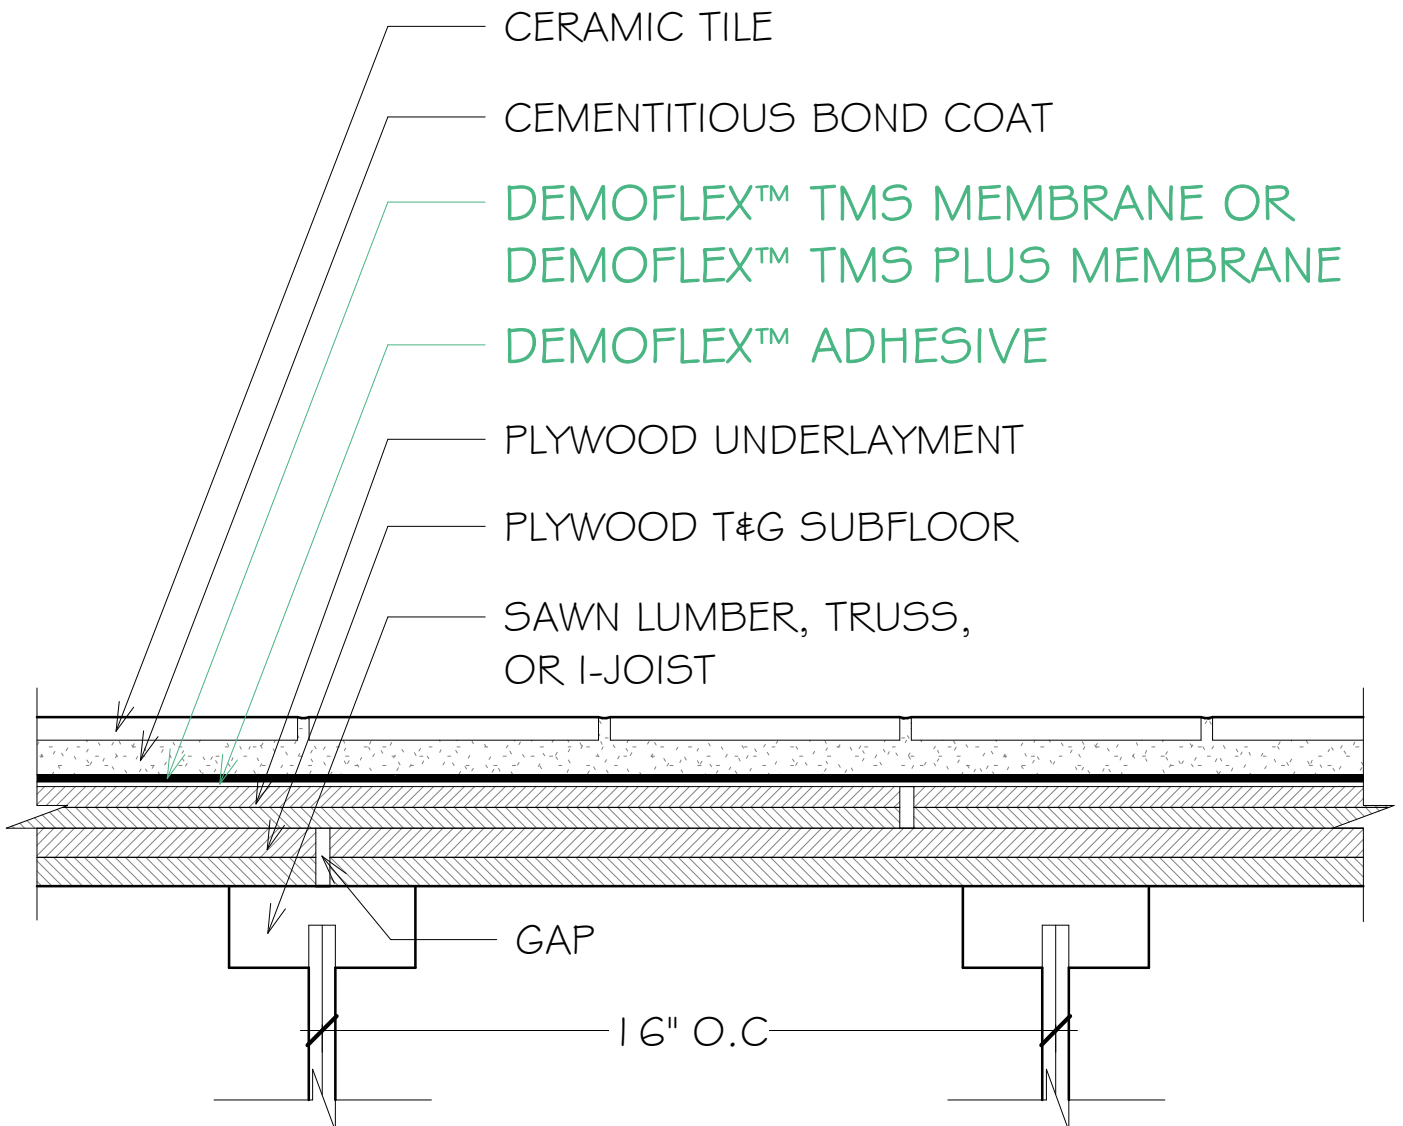

INTERIOR FLOORS OVER WOOD

F150-17

- JOISTS MAX. 16" O.C. / PLYWOOD SUBFLOOR
- PLYWOOD UNDERLAYMENT
- DEMOFLEX™ TMS MEMBRANE OR DEMOFLEX™ TMS PLUS MEMBRANE
- CERAMIC TILE

DemoFlex™
Tile Management System

NUE TILE PROVIDES DEMOFLEX TAPE FOR SEAMS AND PERIMETER OF MEMBRANE.