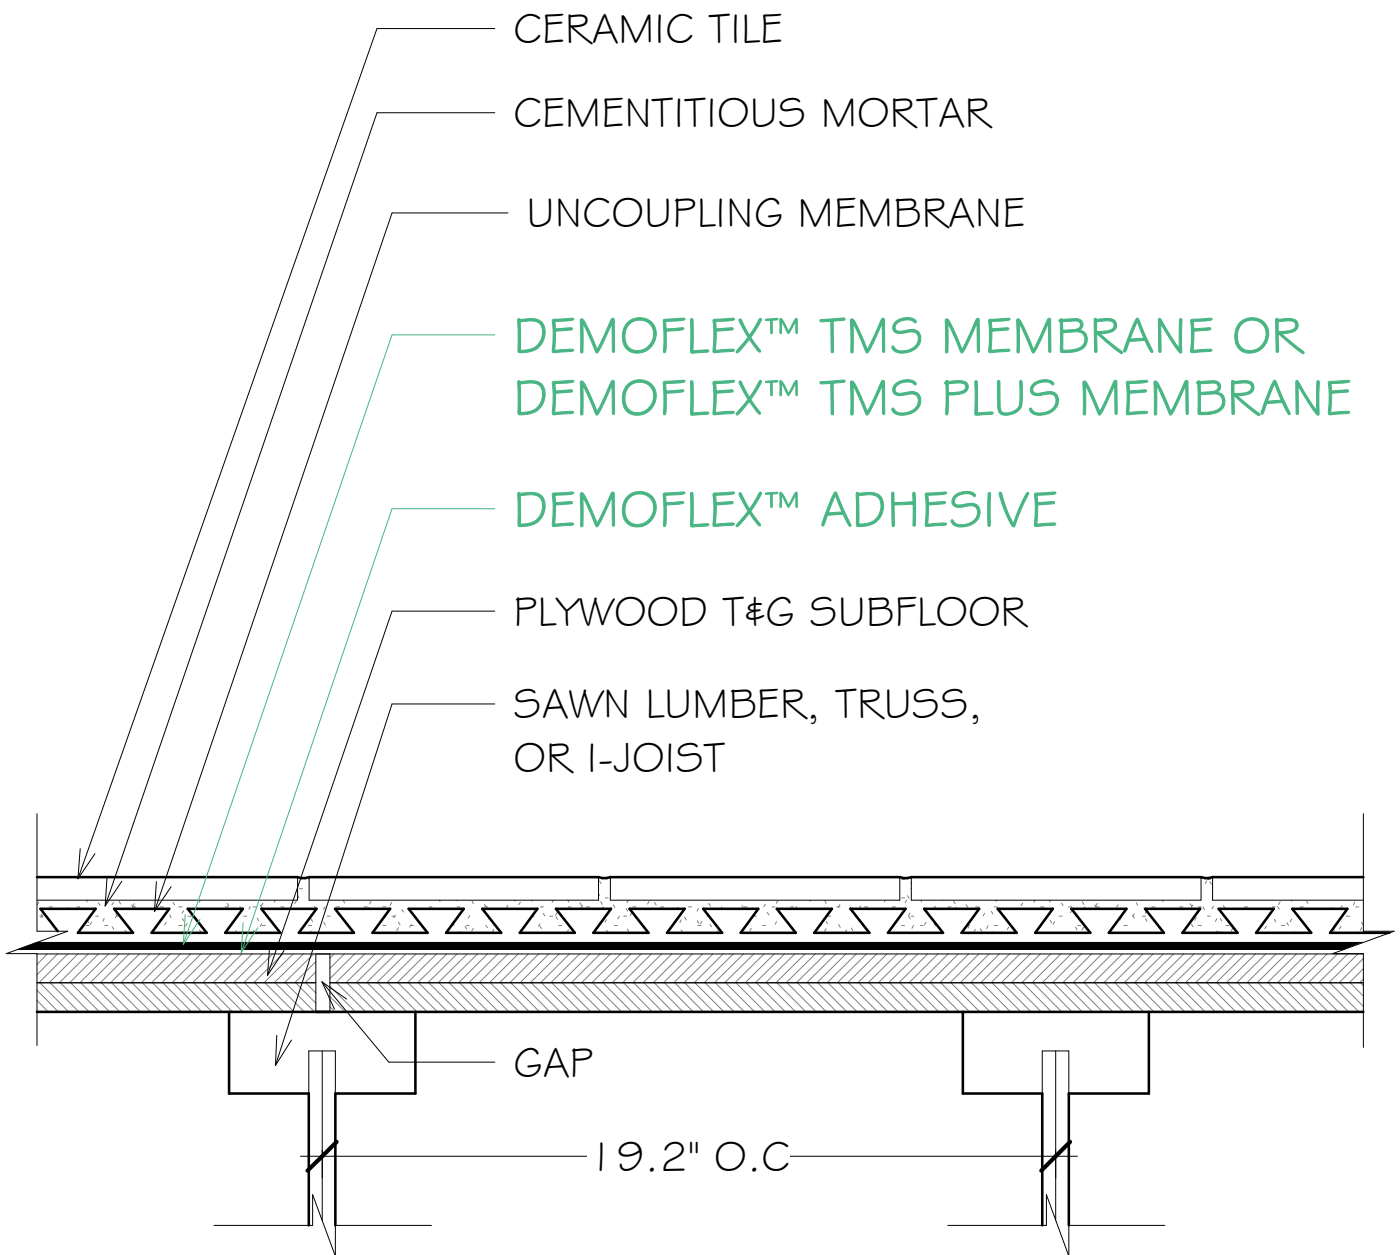

INTERIOR FLOORS OVER WOOD

F148-17

- JOISTS MAX. 19.2" O.C. / PLYWOOD SUBFLOOR
- UNCOUPLING MEMBRANE
- DEMOFLEX™ TMS MEMBRANE OR DEMOFLEX™ TMS PLUS MEMBRANE
- CERAMIC TILE

DemoFlex™
Tile Management System

NUE TILE PROVIDES DEMOFLEX TAPE FOR SEAMS AND PERIMETER OF MEMBRANE.