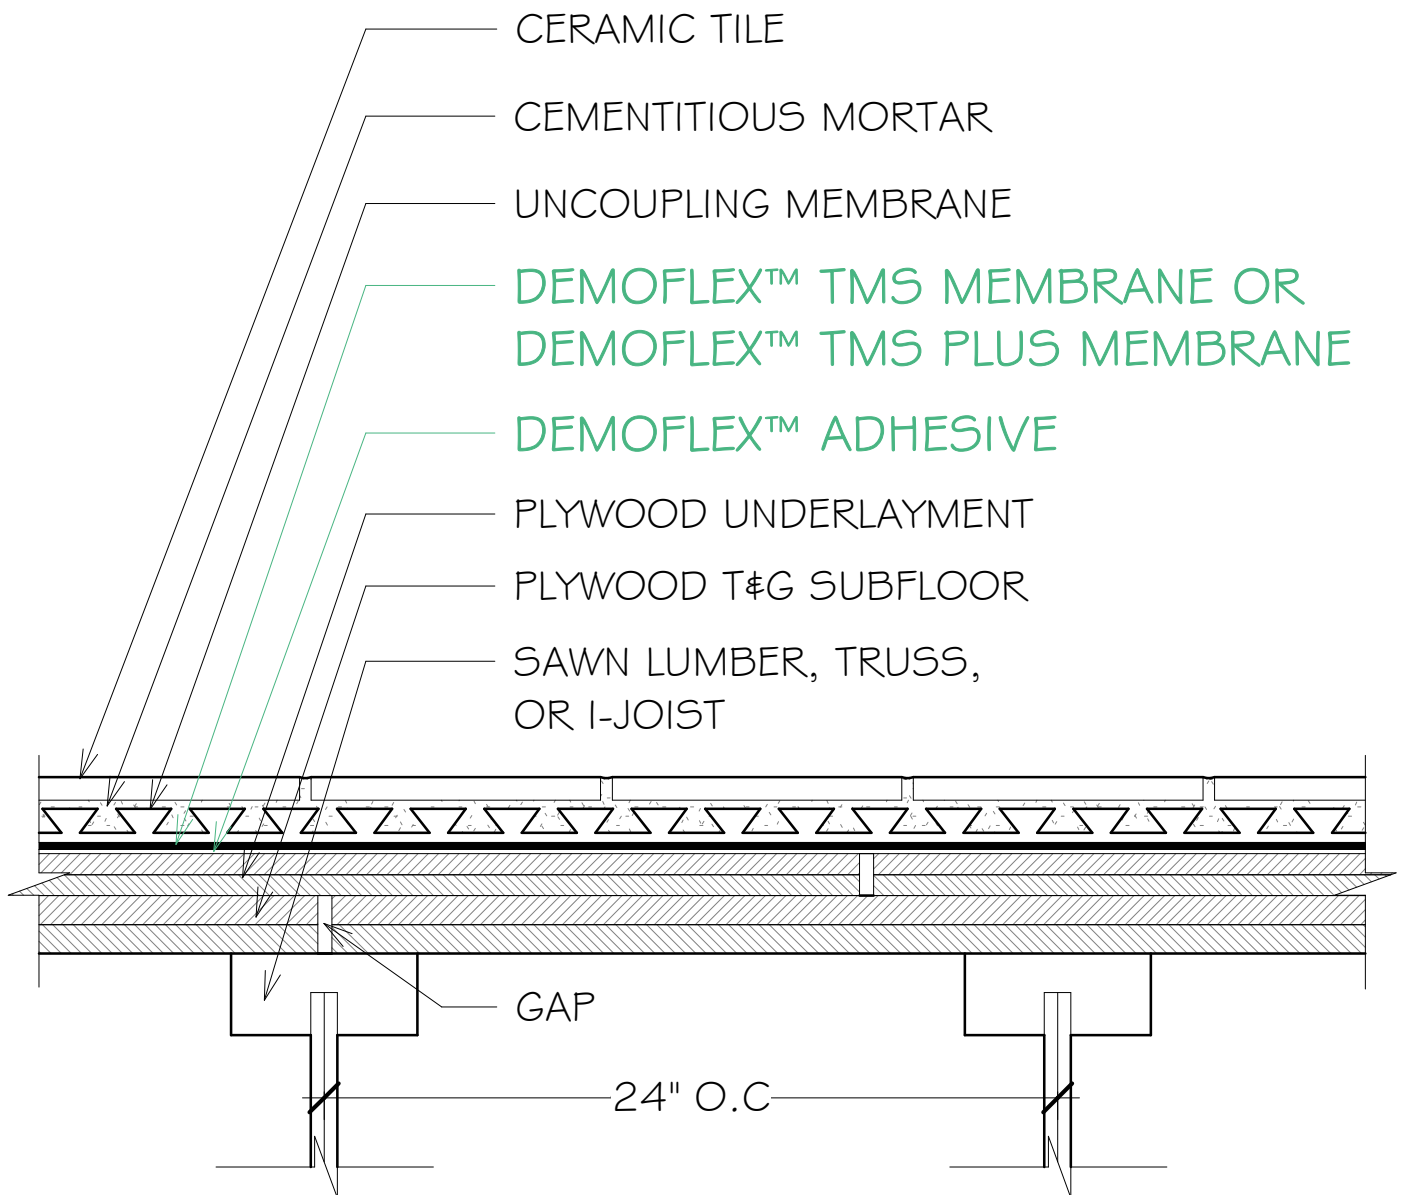

## INTERIOR FLOORS OVER WOOD

# F147-17

- JOISTS MAX. 24" O.C. / PLYWOOD SUBFLOOR
- PLYWOOD UNDERLAYMENT
- UNCOUPLING MEMBRANE
- DEMOFLEX™ TMS MEMBRANE OR DEMOFLEX™ TMS PLUS MEMBRANE
- CERAMIC TILE

**DemoFlex™**  
Tile Management System

*NUE TILE PROVIDES DEMOFLEX TAPE FOR SEAMS AND PERIMETER OF MEMBRANE.*