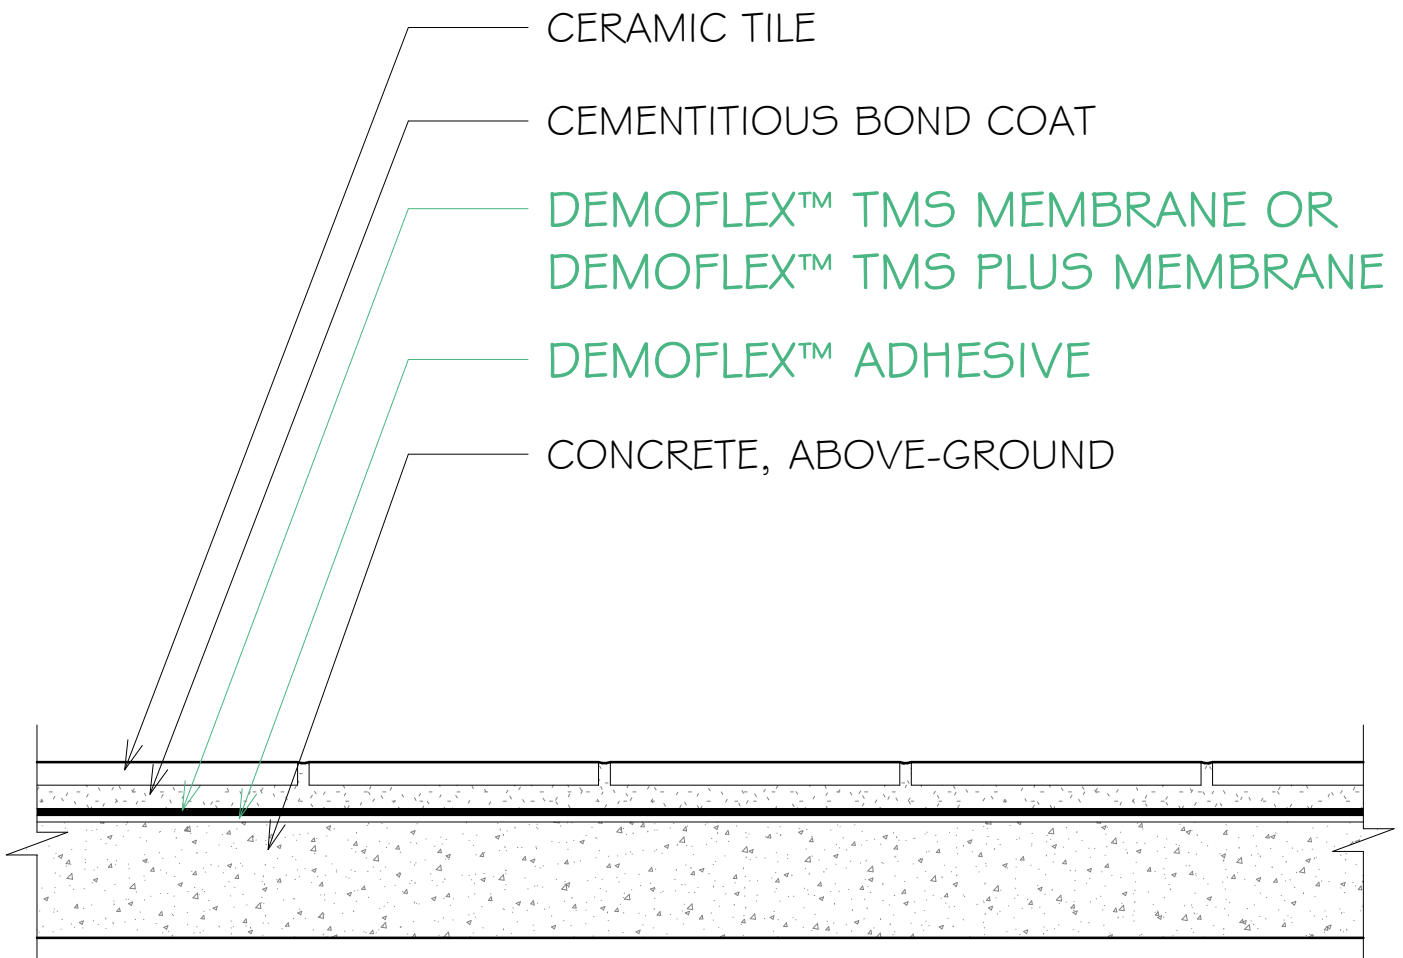

INTERIOR FLOORS OVER CONCRETE

F113A-17

- ABOVE-GROUND CONCRETE
- DEMOFLEX™ TMS MEMBRANE OR DEMOFLEX™ TMS PLUS MEMBRANE
- CERAMIC TILE, GLASS TILE

DemoFlex™
Tile Management System

NUE TILE PROVIDES DEMOFLEX TAPE FOR SEAMS AND PERIMETER OF MEMBRANE.