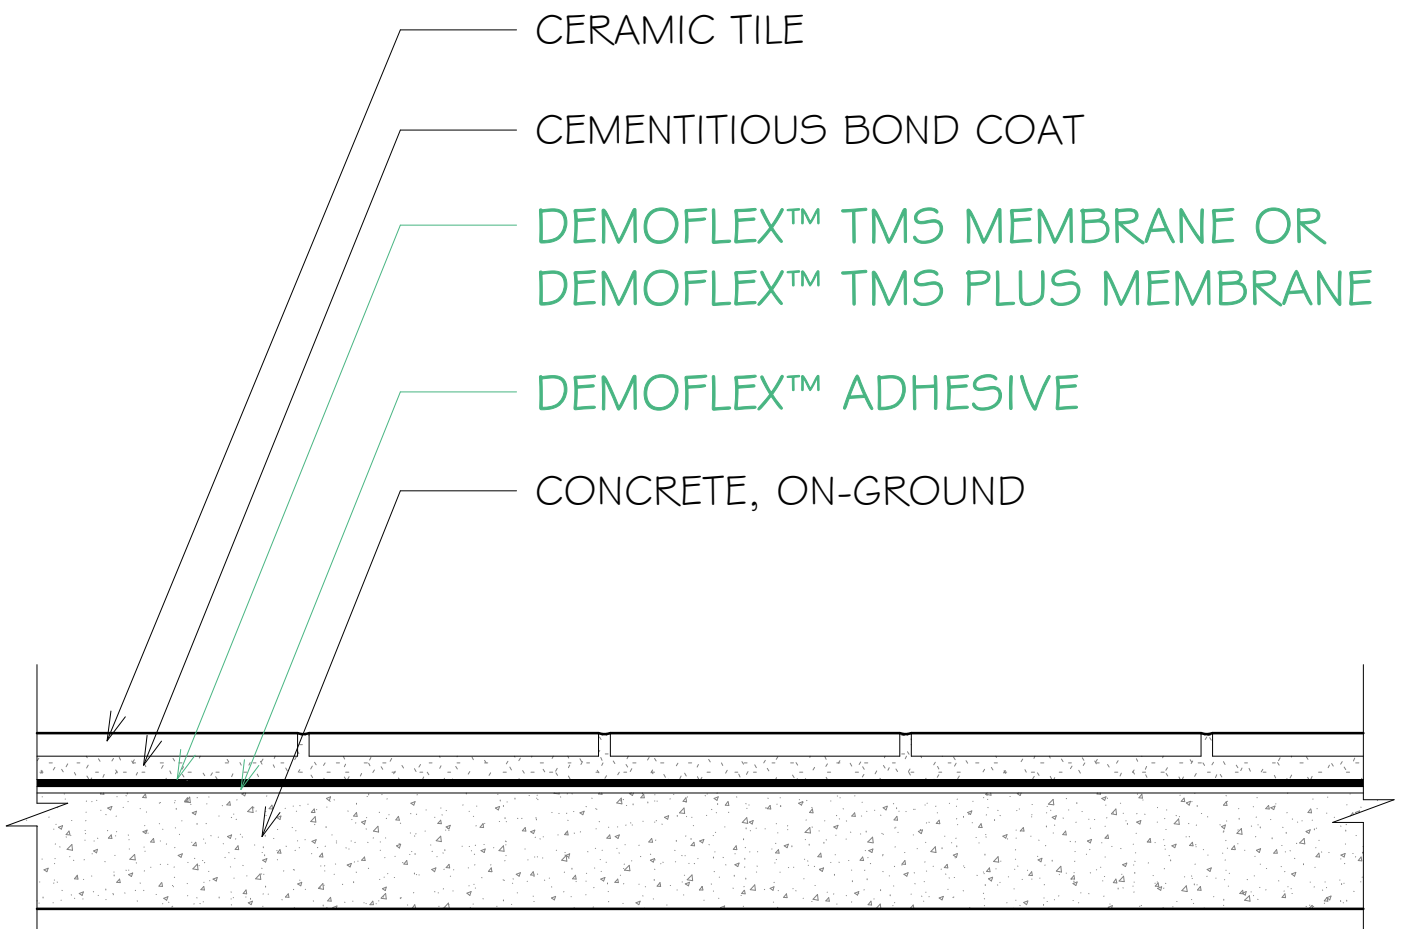

INTERIOR FLOORS OVER CONCRETE

F113-17

- ON-GROUND CONCRETE
- DEMOFLEX™ TMS MEMBRANE OR DEMOFLEX™ TMS PLUS MEMBRANE
- CERAMIC TILE, GLASS TILE

DemoFlex™
Tile Management System

NUE TILE PROVIDES DEMOFLEX TAPE FOR SEAMS AND PERIMETER OF MEMBRANE.