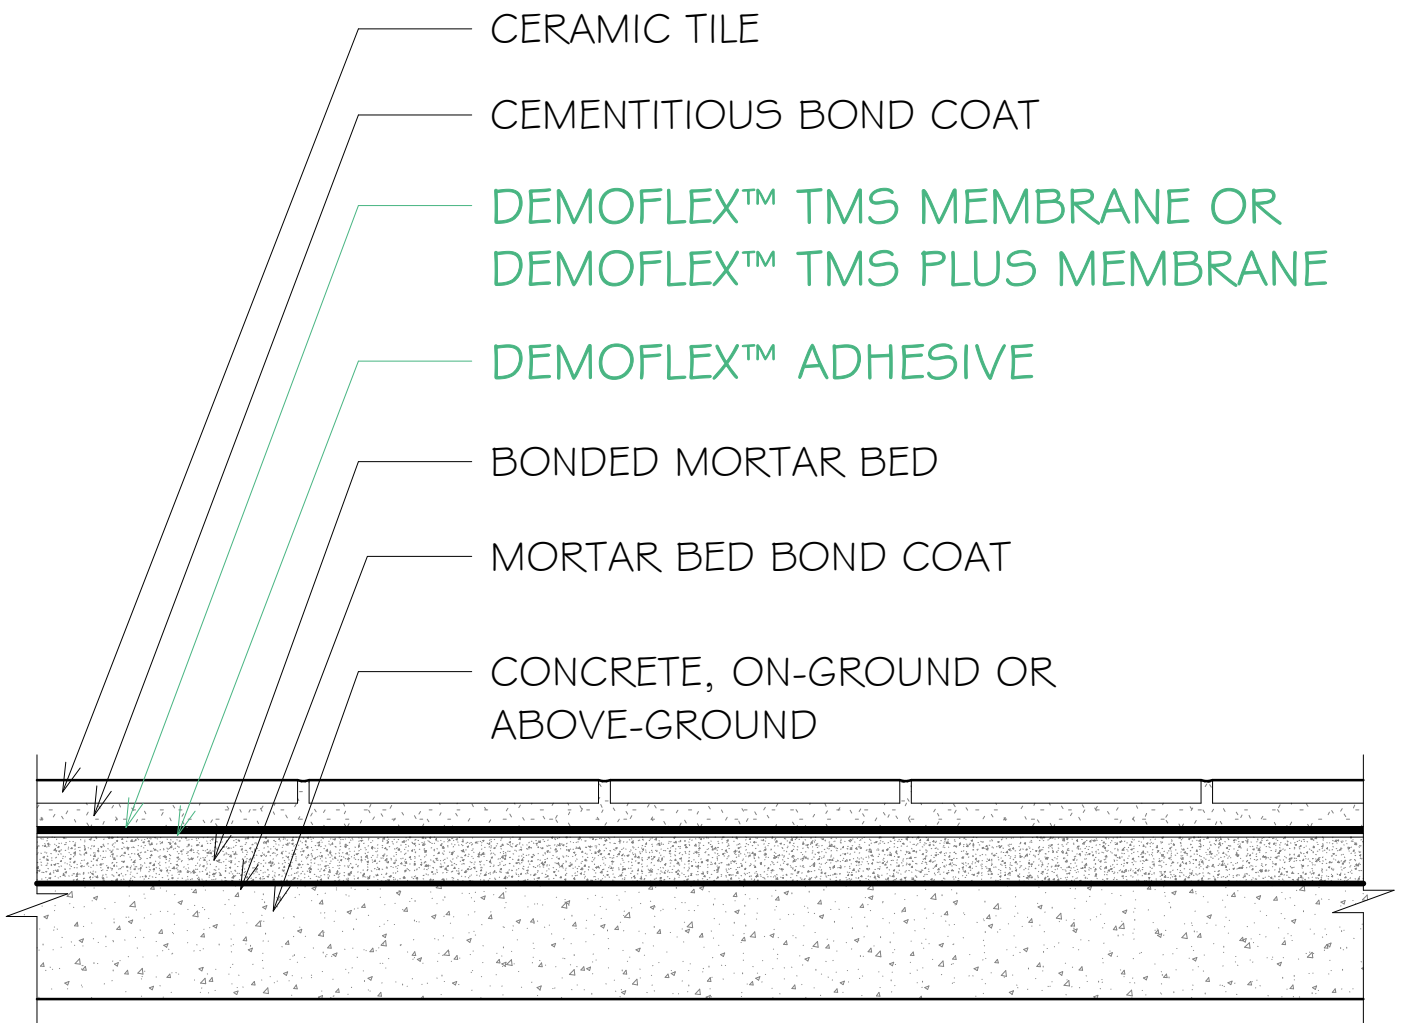

INTERIOR FLOORS OVER CONCRETE

F112-17

- ON-GROUND OR ABOVE-GROUND CONCRETE
- BONDED MORTAR BED
- DEMOFLEX™ TMS MEMBRANE OR DEMOFLEX™ TMS PLUS MEMBRANE
- CERAMIC TILE, GLASS TILE

DemoFlex™
Tile Management System

NUE TILE PROVIDES DEMOFLEX TAPE FOR SEAMS AND PERIMETER OF MEMBRANE.